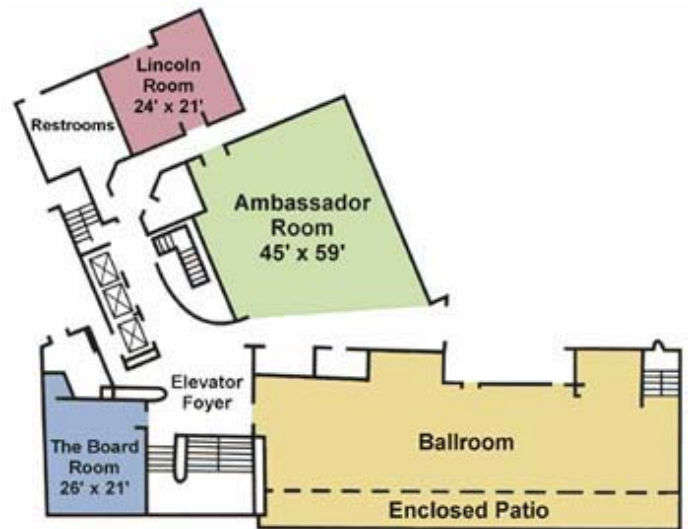

Event Space

- Ambassador Room: 2,450 sq ft
- Restaurant: 1,650 sq ft
- Consulate Ballroom: 2,200 sq ft
- Council Room: 500 sq ft
- The Board Room: 500 sq ft
- Lincoln Room: 500 sq ft
- Private Reserve: 500 sq ft
- Meeting Suites: 180 sq ft

202-265-1600

- **7,500 square feet of space** -- Elegantly designed function space providing the newest and most unique setting for corporate meetings, retreats, conferences or social gatherings.
- **Charming surroundings, intimate environment**—Forget those impersonal ballrooms. Our European-style hotel offers exceptional reception venues in an intimate environment.
- **Vibrant, central location**—Located on Embassy Row in Washington, DC's elegant and energetic Dupont Circle neighborhood, we're just steps from the Metro and an easy drive from anywhere.
- **Special reception packages**—We have a package to suit every event planner's needs, whether you prefer a delicious plated dinner, a gourmet buffet or a festive cocktail reception.
- **AV Packages**— Packages to suite a variety of AV and event planning needs.

Capacity Chart

Layout	Sq Ft.	Banquet	Reception	Classroom	Theatre	Conference	U-Shape
Ambassador Room	2,450	200	250	30	250	60	45
Consulate Ballroom	2,200	200	275	65	100	CI 34/CII 25	CI 25/CII 22
Council Room	500	40	50	35	45	25	20
The Board Room	500	40	50	35	35	20	25
Lincoln Room	500	40	50	35	35	20	25

Capacity Chart (cont.)

Layout	Sq Ft.	Banquet	Reception	Classroom	Theatre	Conference	U-Shape
Restaurant	1,650	100					
Private Reserve	500	30	30	25	30	20	15
*Meeting Suites (4)	180	N/A	N/A	14	20	12	N/A

* Not Shown