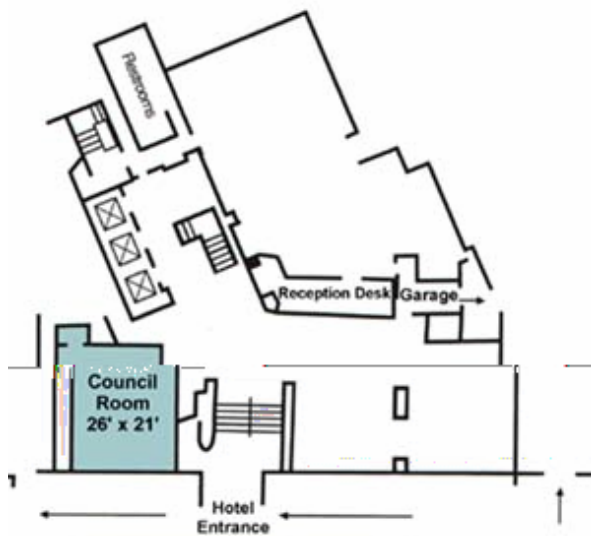

Event Space

- Ambassador Room: 2,450 sq ft
- Restaurant: 1,650 sq ft
- Consulate Ballroom: 2,200 sq ft
- Council Room: 500 sq ft
- The Board Room: 500 sq ft
- Lincoln Room: 500 sq ft
- Private Reserve: 500 sq ft
- Meeting Suites: 180 sq ft

202-265-1600

- **7,500 square feet of space** -- Elegantly designed function space providing the newest and most unique setting for corporate meetings, retreats, conferences or social gatherings.
- **Charming surroundings, intimate environment**—Forget those impersonal ballrooms. Our European-style hotel offers exceptional reception venues in an intimate environment.
- **Vibrant, central location**—Located on Embassy Row in Washington, DC's elegant and energetic Dupont Circle neighborhood, we're just steps from the Metro and an easy drive from anywhere.
- **Special reception packages**—We have a package to suit every event planner's needs, whether you prefer a delicious plated dinner, a gourmet buffet or a festive cocktail reception.
- **AV Packages**— Packages to suite a variety of AV and event planning needs.

Capacity Chart

Layout	Sq Ft.	Banquet	Reception	Classroom	Theatre	Conference	U-Shape
Ambassador Room	2,450	200	250	30	250	60	45
Consulate Ballroom	2,200	200	275	65	100	CI 34/CII 25	CI 25/CII 22
Council Room	500	40	50	35	45	25	20
The Board Room	500	40	50	35	35	20	25
Lincoln Room	500	40	50	35	35	20	25

Capacity Chart (cont.)

Layout	Sq Ft.	Banquet	Reception	Classroom	Theatre	Conference	U-Shape
Restaurant	1,650	100					
Private Reserve	500	30	30	25	30	20	15
*Meeting Suites (4)	180	N/A	N/A	14	20	12	N/A

* Not Shown